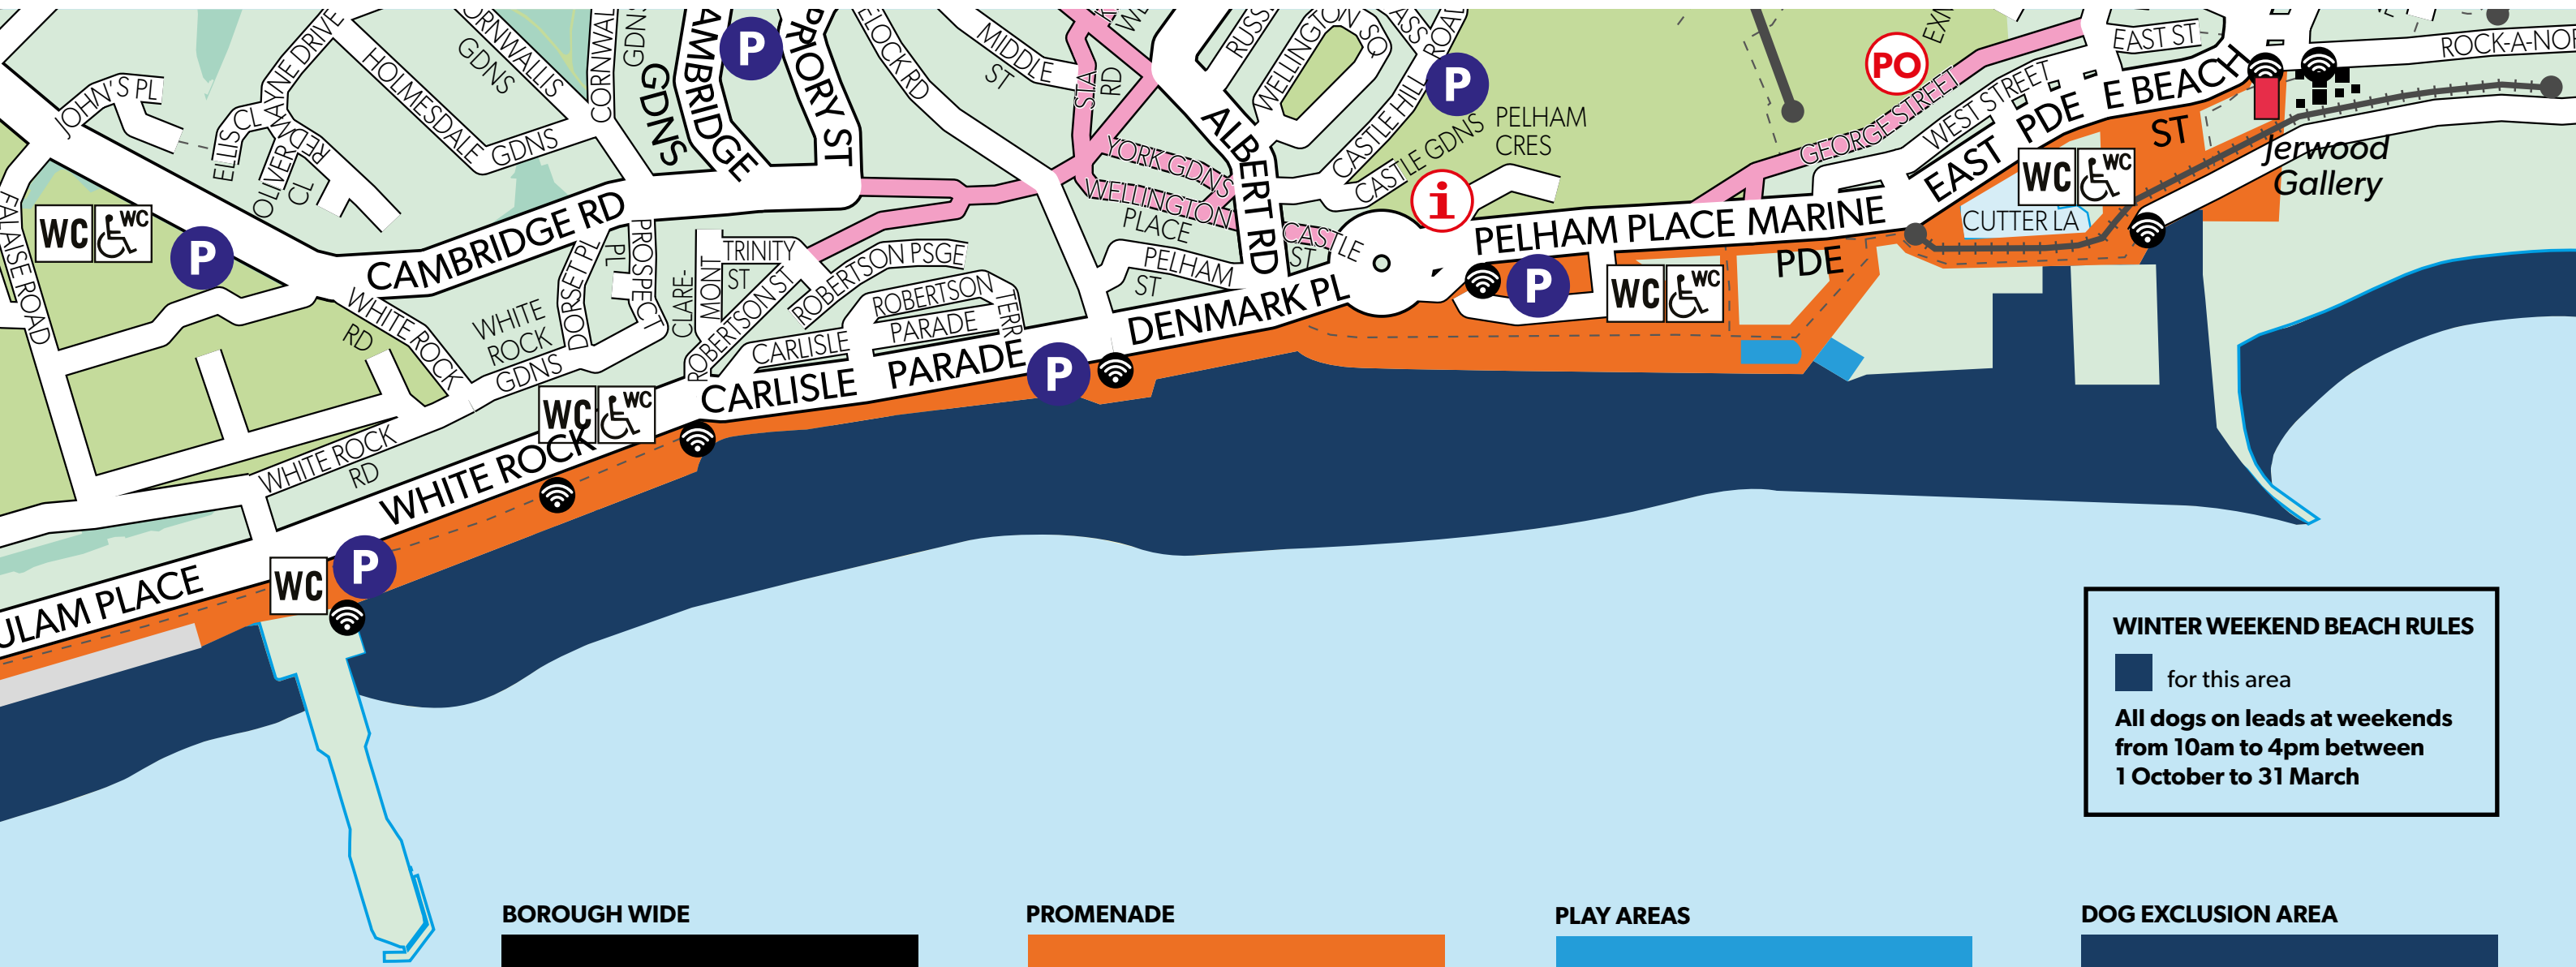

**WINTER WEEKEND BEACH RULES**  
 ■ for this area  
 All dogs on leads at weekends from 10am to 4pm between 1 October to 31 March

**BOROUGH WIDE**

- All dog fouling must be removed (£100 fine)
- Maximum 6 dogs taken onto land by one person

**PROMENADE**

- Keep your dog on a lead (All year)

**PLAY AREAS**

- Dogs are excluded at all times

**DOG EXCLUSION AREA**

- Dogs are excluded between 9am and 5pm (1 April to 30 September)